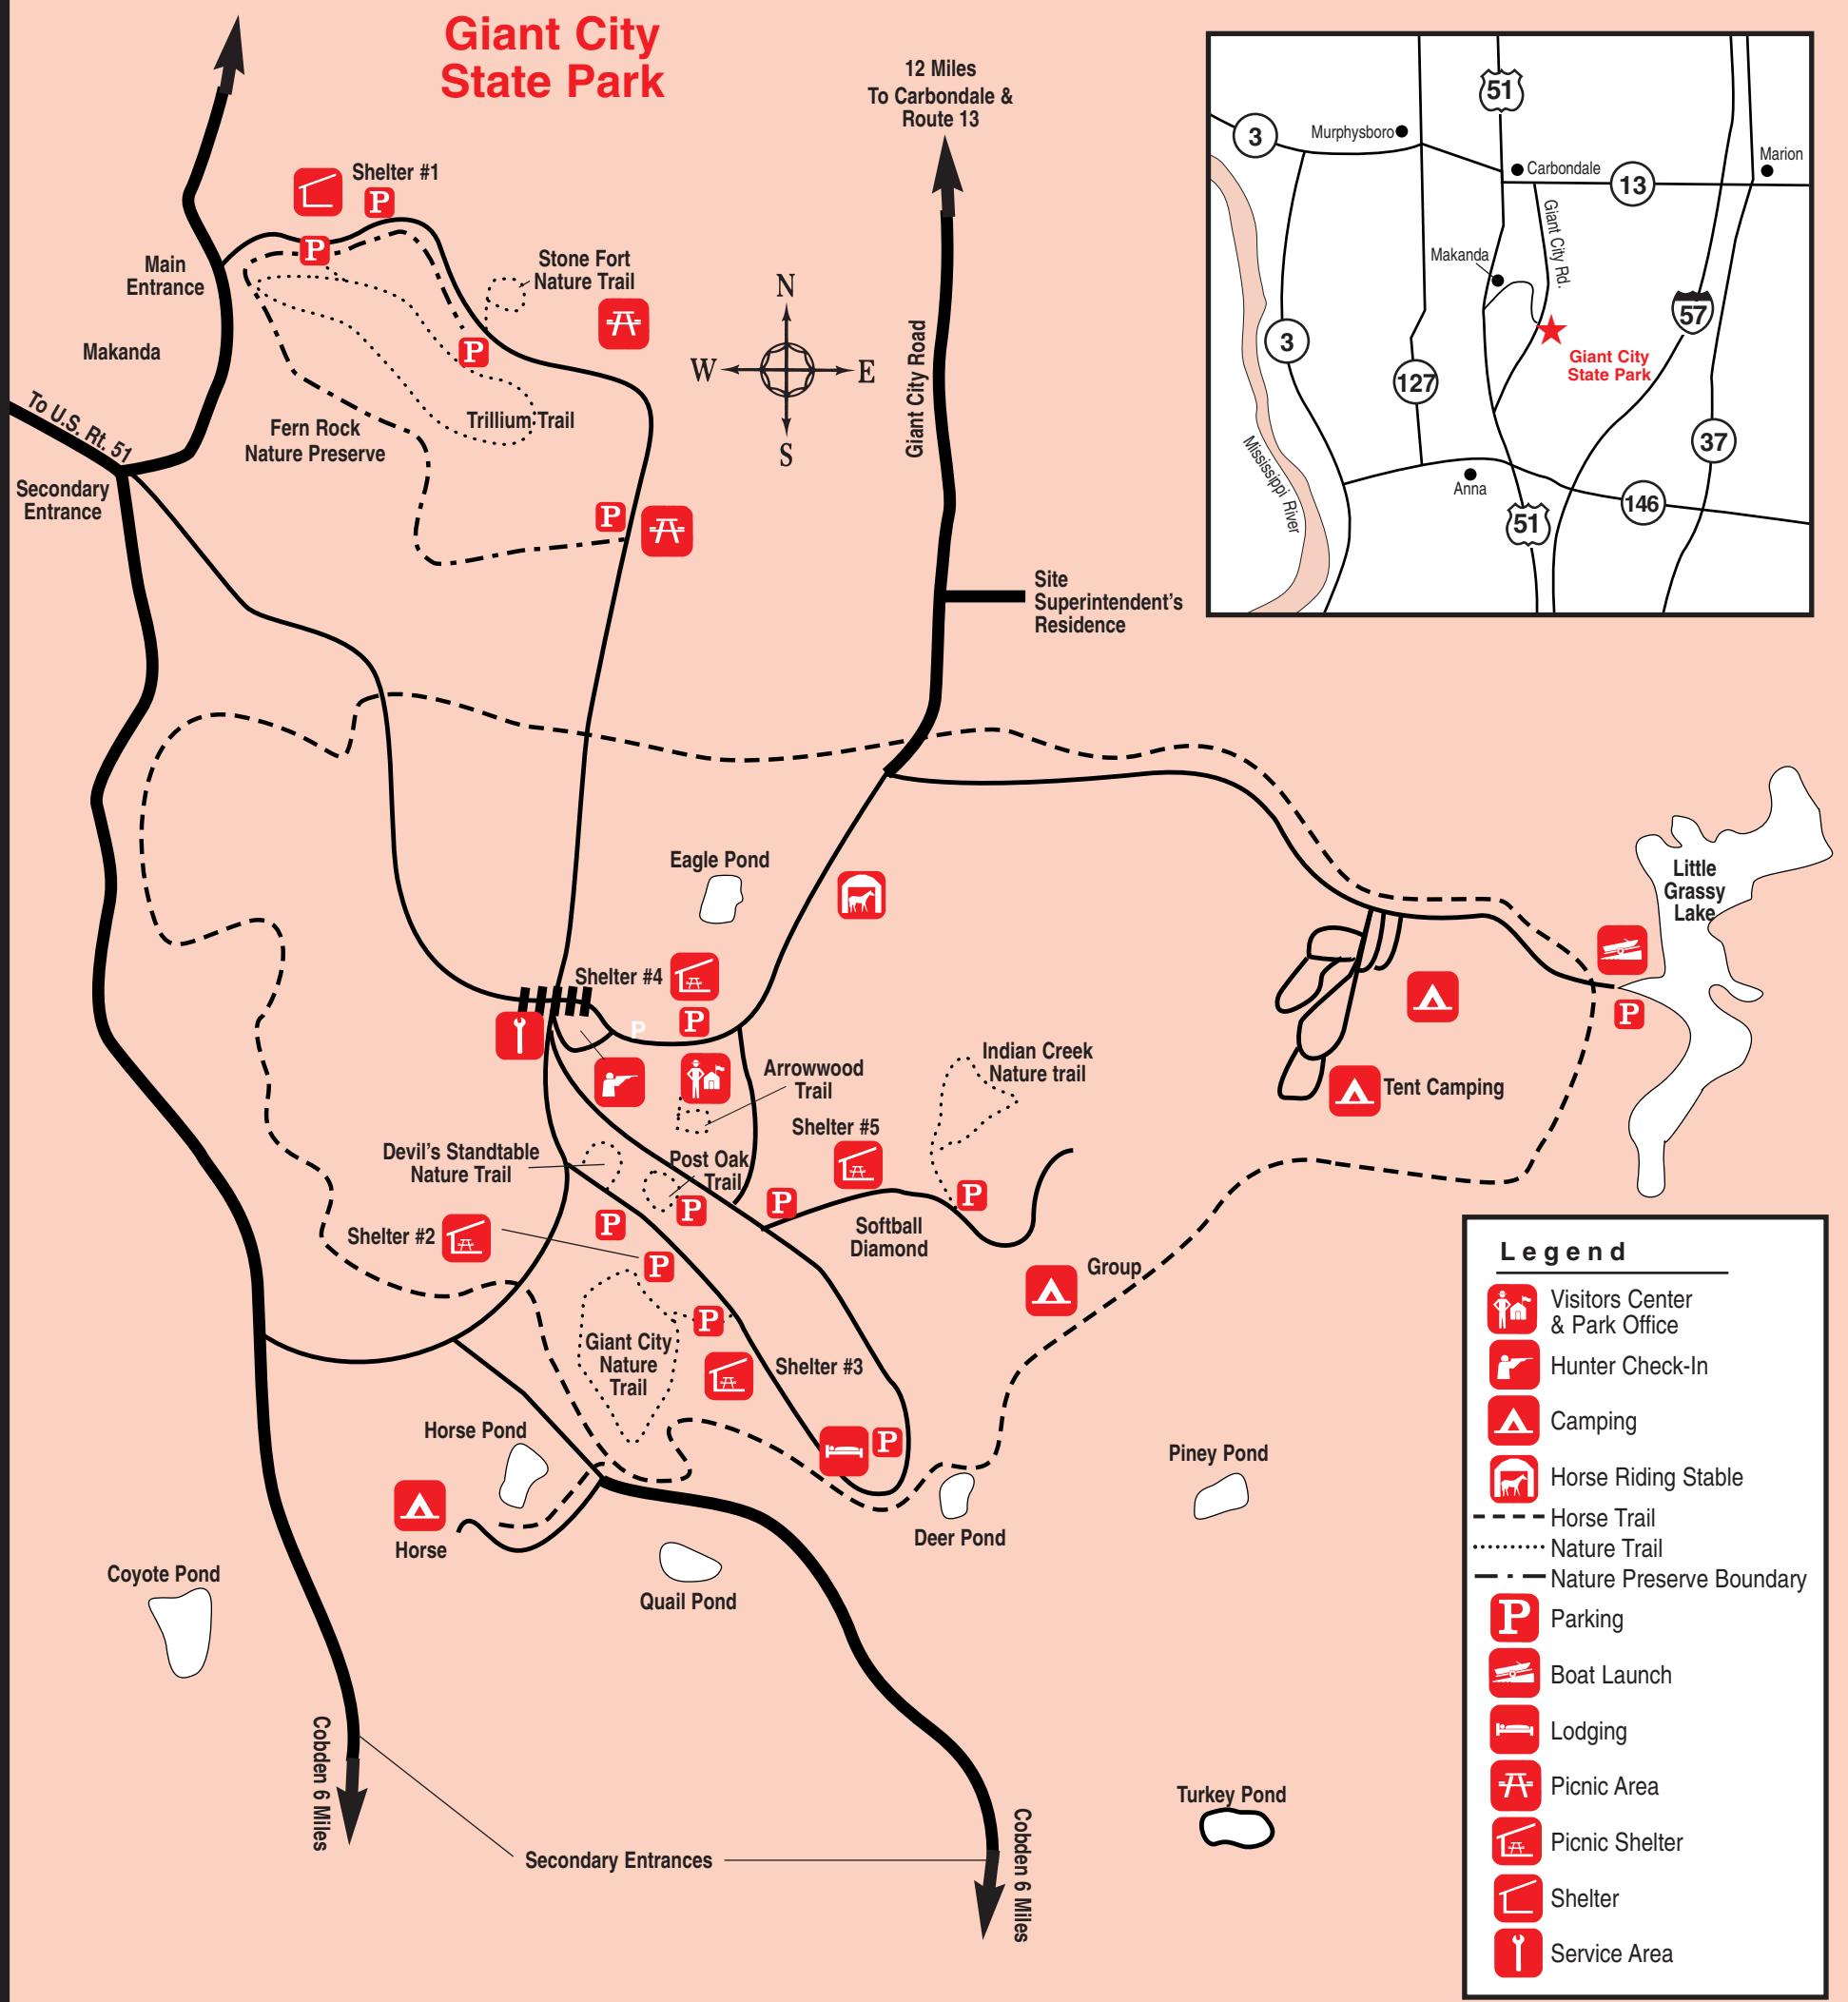

Giant City State Park

Legend	
	Visitors Center & Park Office
	Hunter Check-In
	Camping
	Horse Riding Stable
	Horse Trail
	Nature Trail
	Nature Preserve Boundary
	Parking
	Boat Launch
	Lodging
	Picnic Area
	Picnic Shelter
	Shelter
	Service Area