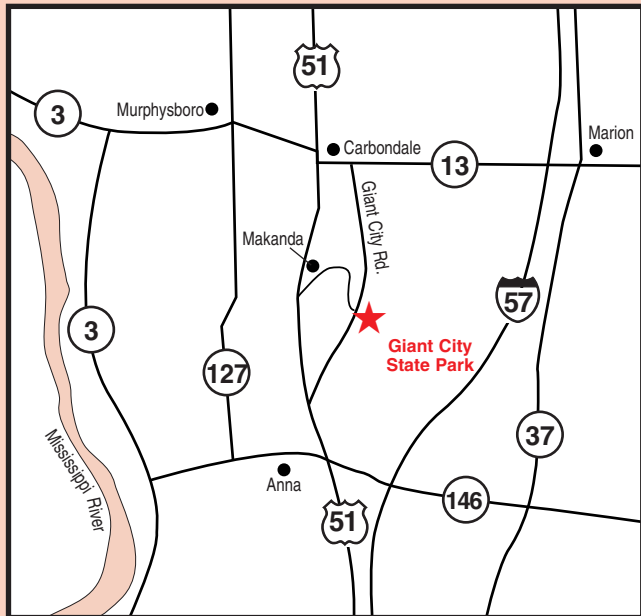

Giant City State Park

Legend	
	Visitors Center & Park Office
	Hunter Check-In
	Camping
	Horse Riding Stable
	Horse Trail
	Nature Trail
	Nature Preserve Boundary
	Parking
	Boat Launch
	Lodging
	Picnic Area
	Picnic Shelter
	Shelter
	Service Area